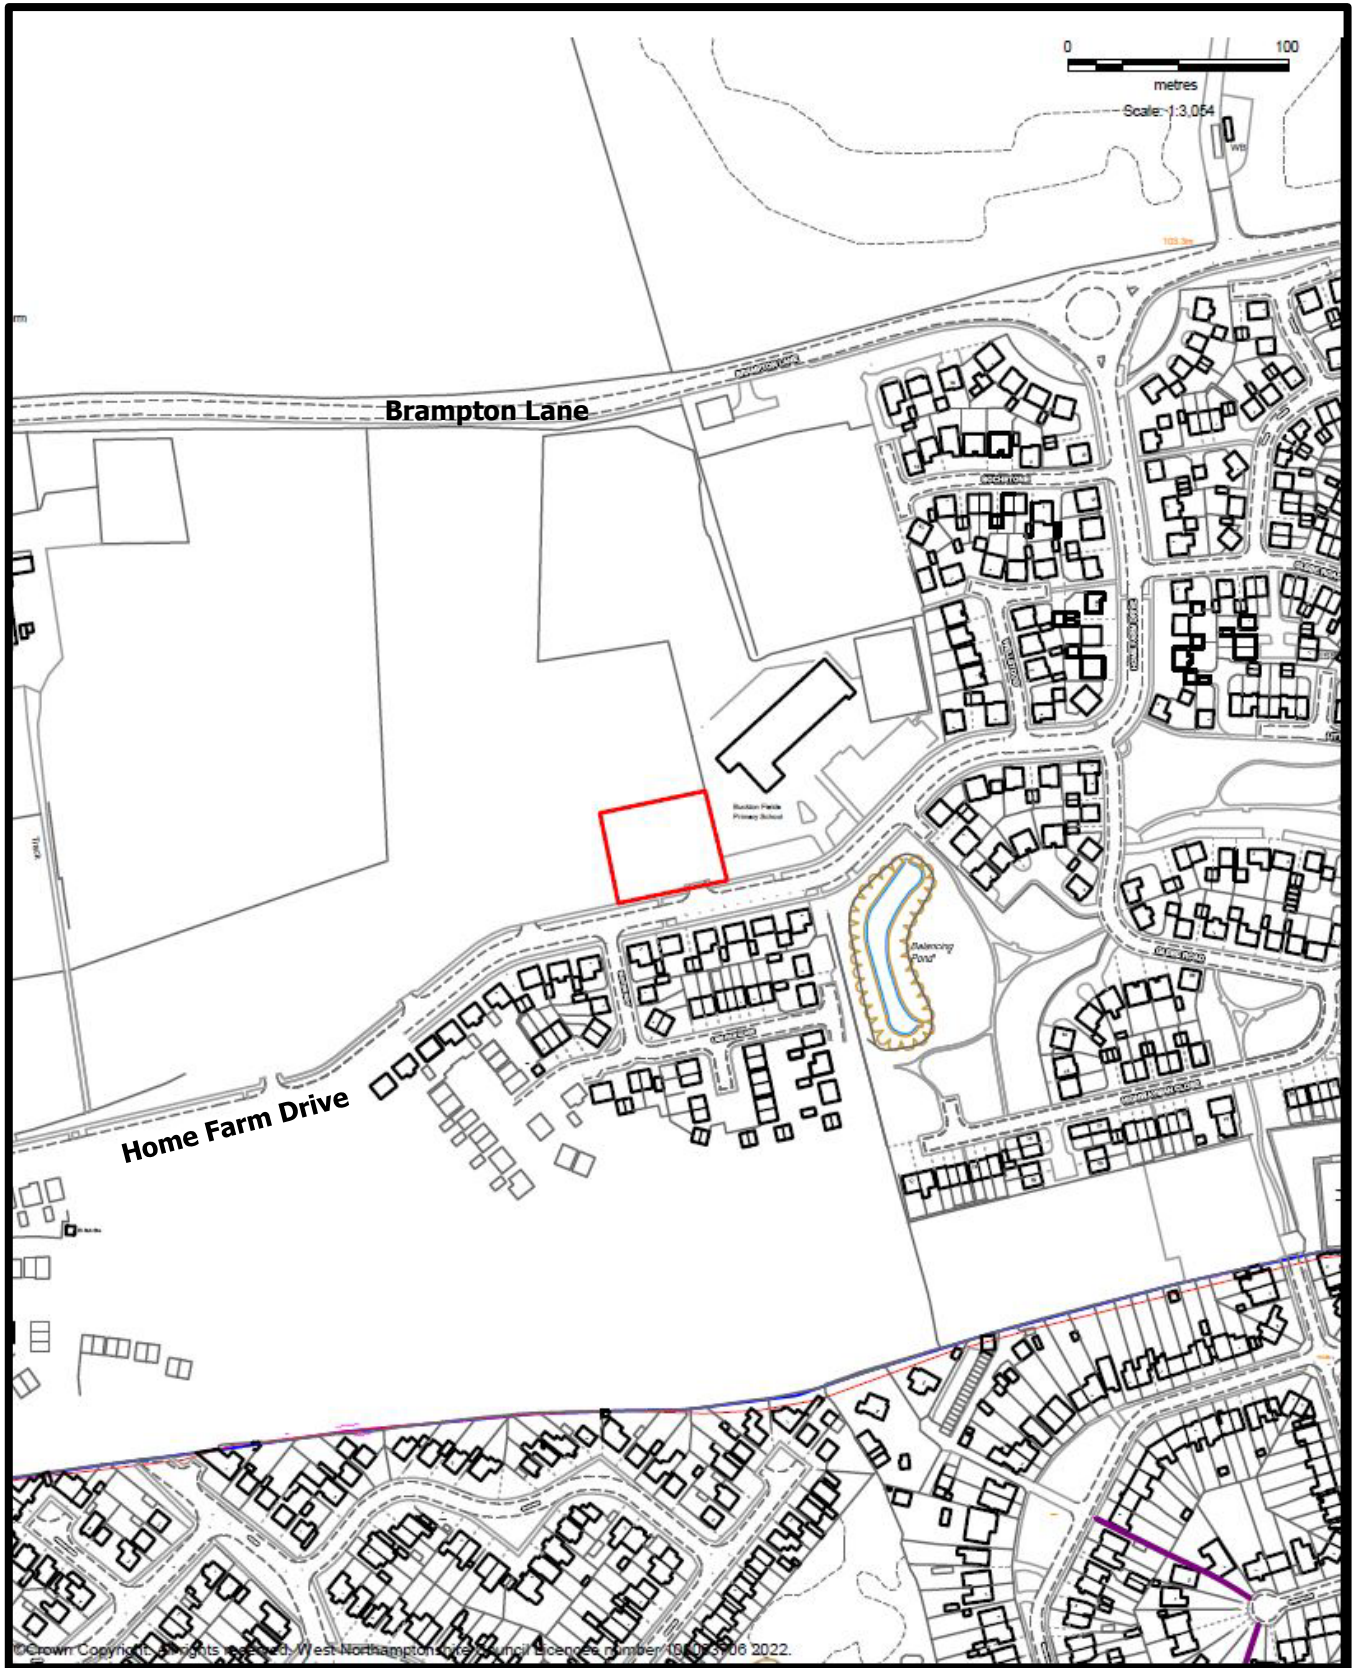

Application Number: WND/2021/0769

Ward: Moulton

Town/Village: Boughton

Site Area: 0.21 ha

Grid Location: SP 265323 474579

Map Scale: 1:3054

— Site

□ Ward